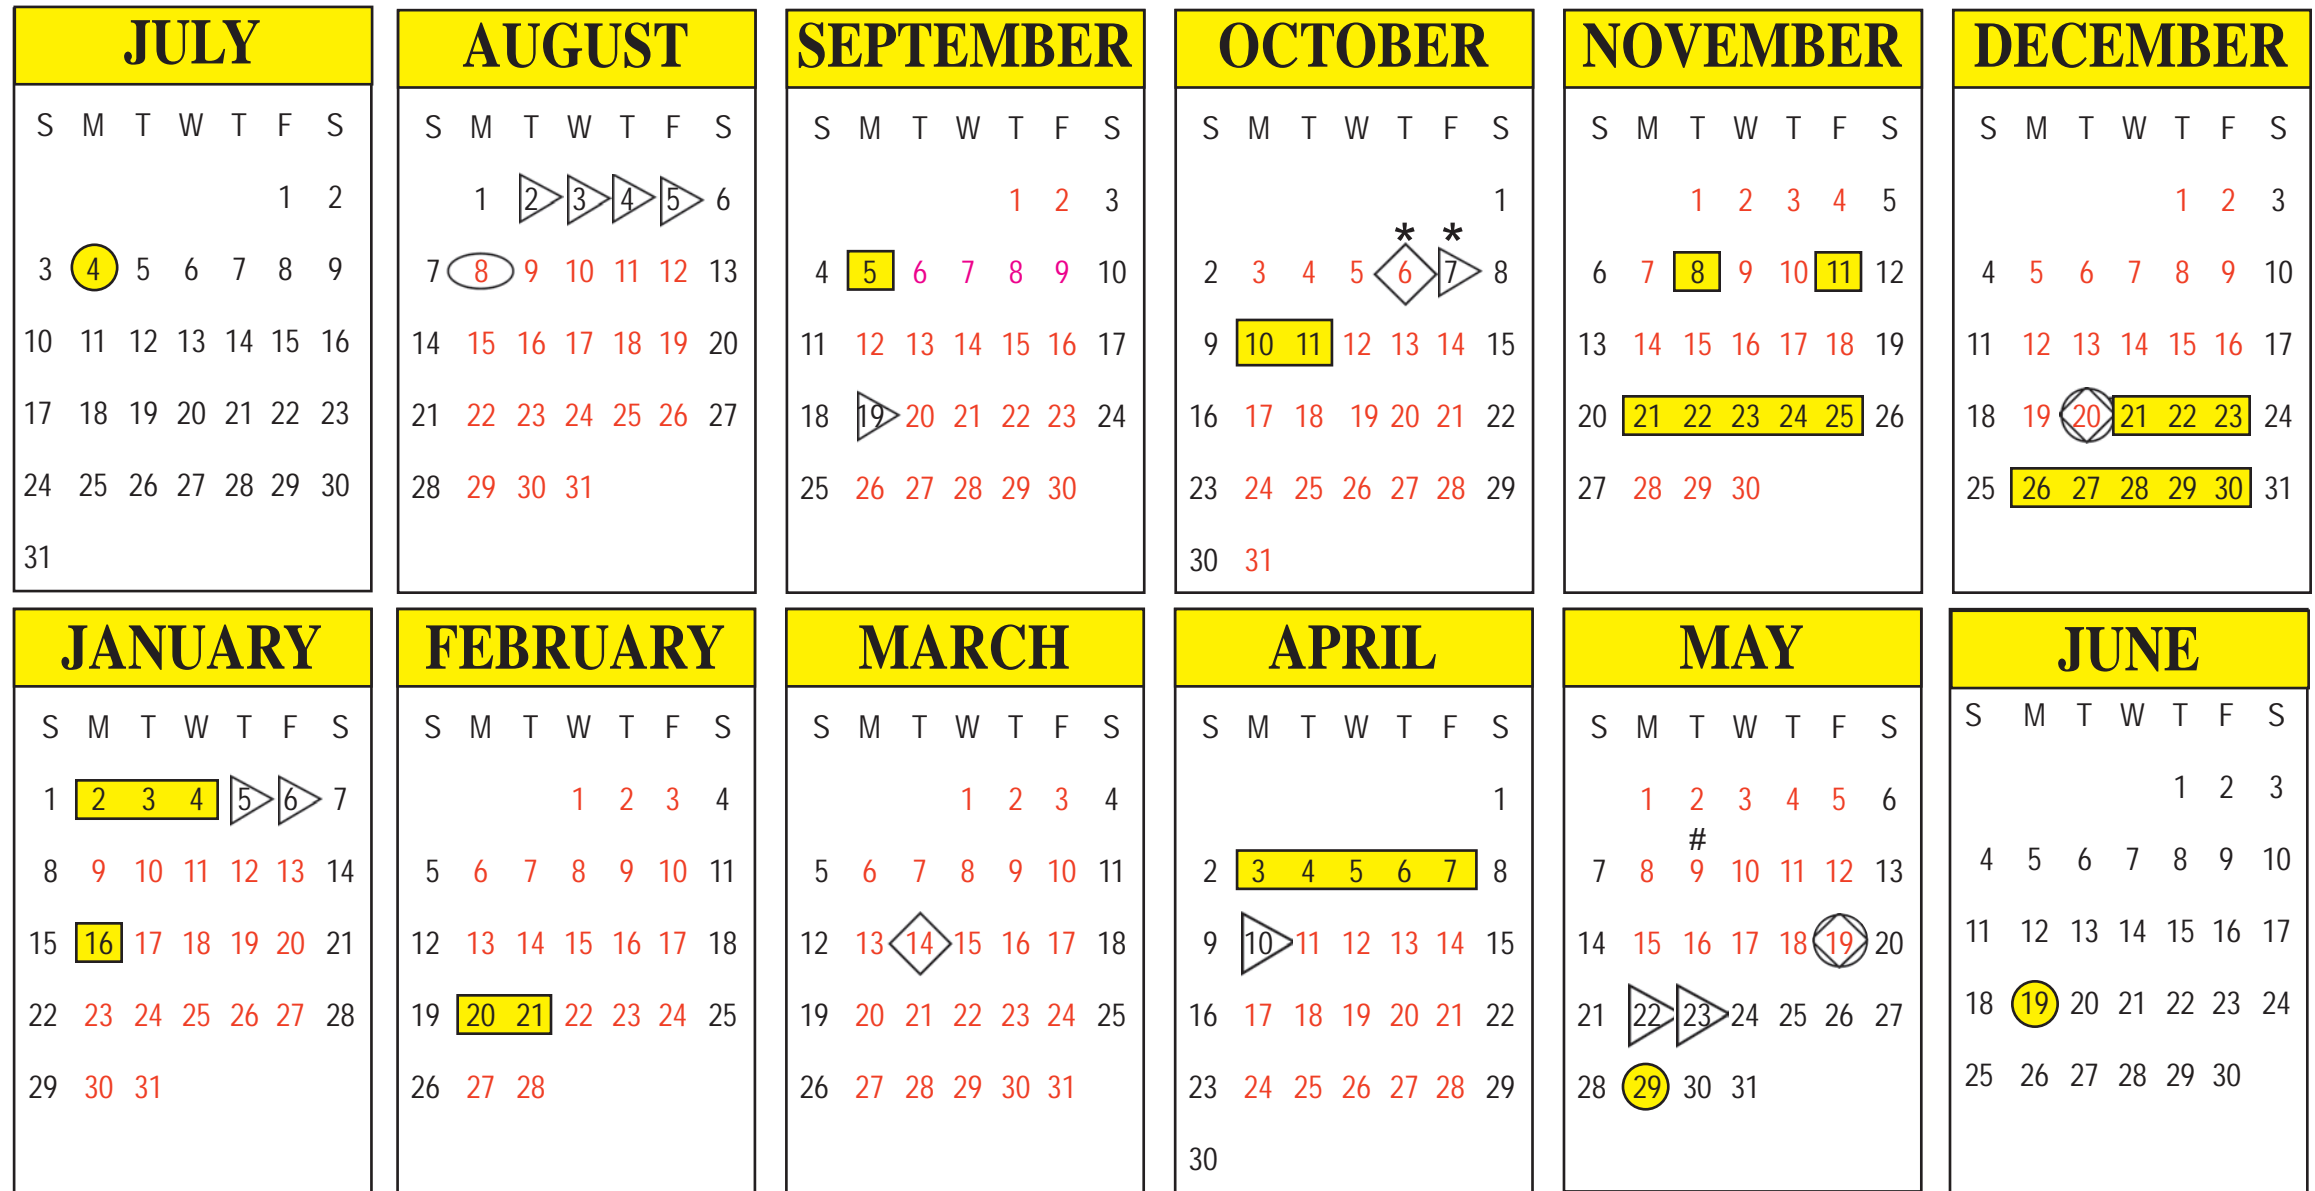

RAPIDES PARISH 2022-2023 SCHOOL CALENDAR

 Staff Inservice/
Holiday for Student

 School Opens For Students

 End Nine-Weeks

 End Semester
1st Semester Ends December 20, 2022
2nd Semester Ends May 19, 2023

Last Day for Seniors

* Parent/Teacher Conferences
Student Holiday

 Holiday for
Teachers/Students

 Holiday for 12 Month
Employees

RED Student Attendance Days

171 Student Days
182 Teacher Days

Rapides Parish School District 2022-2023 School Calendar

August 2-5	Staff In-Service/Holiday for Students
August 8	School Opens for Students
Sept. 5	Labor Day
Oct. 6	End 1st Nine Weeks
Oct. 6	Parent/Teacher Conference/3.5 hr. Extended Day for Staff
Oct. 7	1/2 day Staff In-Service/ 1/2 day Parent/Teacher Conference/ Student Holiday
Oct. 10-11	Fall Break
Nov. 11	Veteran's Day
Nov. 22 – 26	Thanksgiving Break
December 20	End 2nd Nine Weeks and End of 1st Semester
Dec. 21 – Jan 4	Christmas Break
Jan. 5-6	Staff In-Service/Student Holiday
Jan. 16	Martin Luther King
Feb. 20-21	Mardi Gras Break (Mardi Gras Feb 21)
March 14	End 3rd Nine Weeks
April 3-10	Spring Break (Easter April 9)
April 10	Staff In-Service/Student Holiday
May 9	Seniors' Last Day
May 19	End 4th Nine Weeks and End of 2nd Semester (Last day for students)
May 22-23	Teacher Work Days